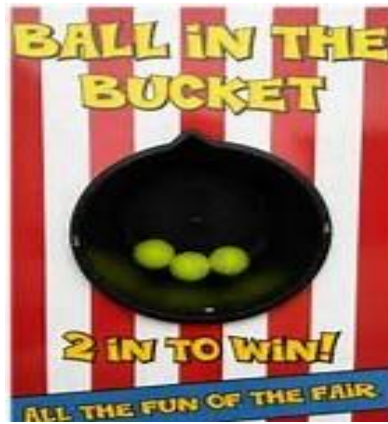

Brighthouse Charity Gala

Held on the last Saturday in June each year in aid of local charities

PLINKO

BEAN BAG TOSS

LOB A CHOC

BALLOON POP

HOOPLA

STRING PULL

BOAT RACING

FROG FLING

PUNCH CUPS

LUCKY KEY

ANGRY BIRDS CATAPULT

LOLLIPOP STICKS

HUMAN FRUIT MACHINE

NOSE PICK

PING PONG SHOOT OUT

DUCK DUCK MATCH

TOILET ROLL TOSS

PENNY IN A TUB

ROLL A PENNY

CHICKEN CHUCKING

NERF TARGET GAME

BALLOON CAR

BALL IN A BUCKET

SAND CUPS

DART TOMBOLA

LUCKY MUG

LUCKY CORKS

HOOK DUCK

FACE PAINTING

WET SPONGE THROW